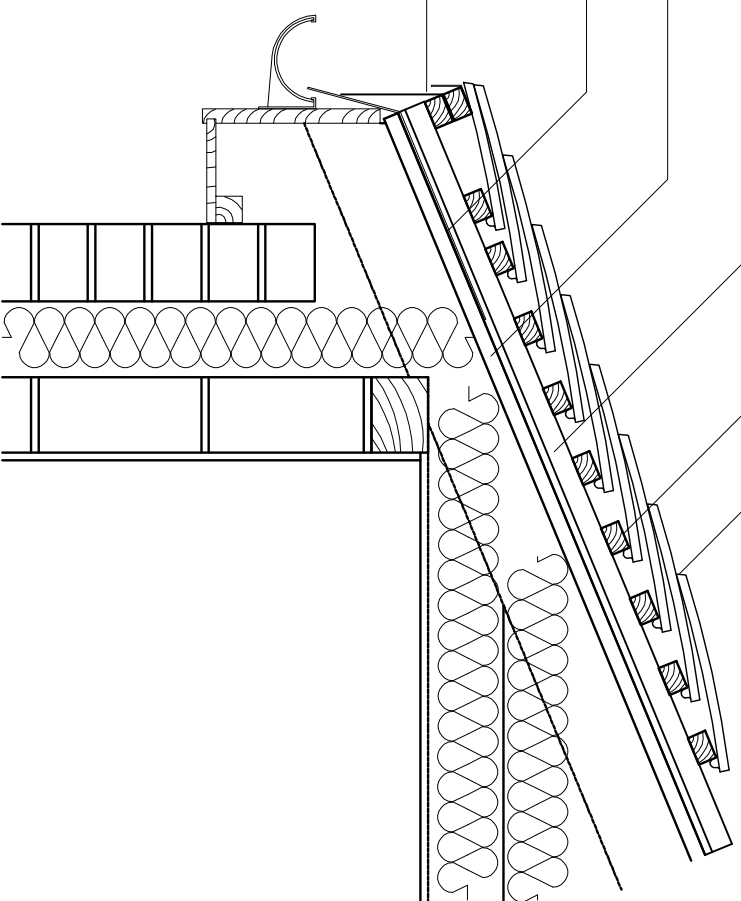

Plain tiles, fixed in accordance with
manufacturer's guidelines

38 x 25 tile battens

Ondutile sheeting

20mm plywood sarking board

Ondutile eaves tray

Ondutile batten cloak and ventilator comb

Cold Deck Roof with Plain Tile (22.5 degrees)