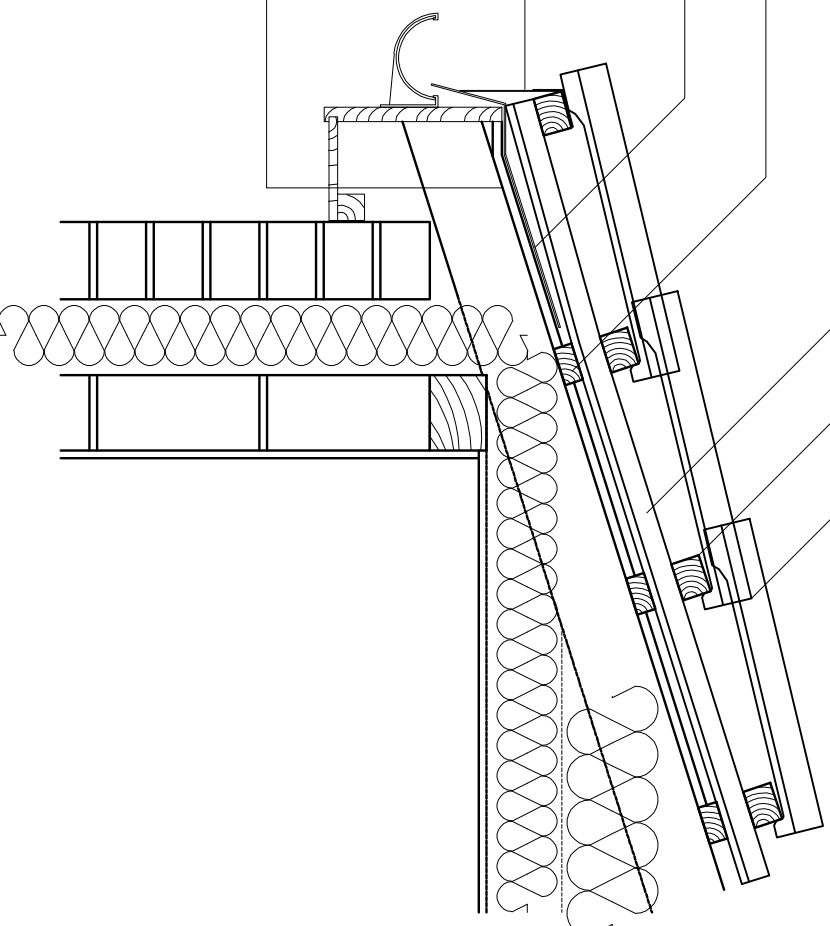

Pan tiles, fixed in accordance with manufacturer's guidelines

38 x 50 tile battens

Ondutle sheeting

25 x 50 Ondutle support batten

Ondutle eaves tray

Ondutle batten cloak and ventilator comb

12mm ply sheathing

Cold Deck Roof with Pan Tile (17.5 degrees)